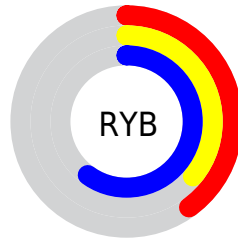

- Red (40%)
- Yellow (36%)
- Blue (60%)