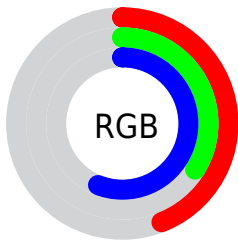

Distribution

Red (44%)

Green (34%)

Blue (56%)