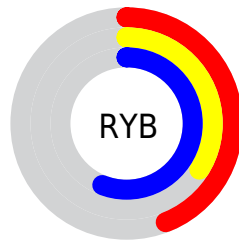

A 20% lighter version of the original color is **34.5408, 29.9219, 56.7783**, and **4.7746, 3.4153, 10.5328** is the 20% darker color. If you saturate the color by 10%, you get **13.0398, 9.6574, 27.1636**, and if you desaturate by 10%, it is **17.3754, 15.3366, 28.0313**.

# Distribution

Red (44%)

Green (34%)

Blue (56%)

Red (44%)

Yellow (34%)

Blue (56%)

Cyan (22%)