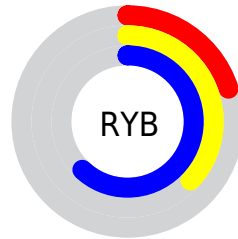

Details

The XYZ color **15.0763, 18.3255, 35.0903** is a dark color, and the websafe version is hex **3399CC**. A complement of this color would be **17.6193, 13.3850, 4.6732**, and the grayscale version is **14.0618, 14.7941, 16.1108**.

A 20% lighter version of the original color is **34.6382, 40.6978, 68.9806**, and **5.3782, 6.5103, 14.8831** is the 20% darker color. If you saturate the color by 10%, you get **13.8551, 16.8462, 34.8695**, and if you desaturate by 10%, it is **16.5940, 19.9974, 35.3334**.

Distribution

Red (20%)

Green (50%)

Blue (62%)

Red (20%)

Yellow (37%)

Blue (62%)

Cyan (68%)