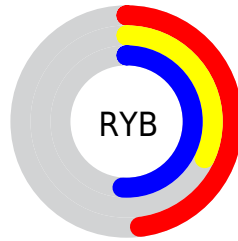

- Red (48%)
- Yellow (32%)
- Blue (51%)