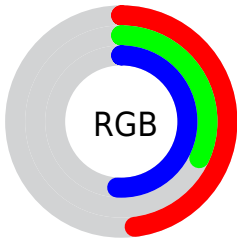

Distribution

- Red (48%)
- Green (32%)
- Blue (51%)