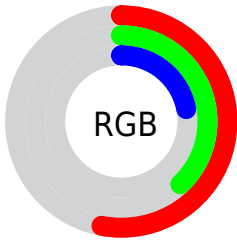

Distribution

- Red (53%)
- Green (38%)
- Blue (22%)