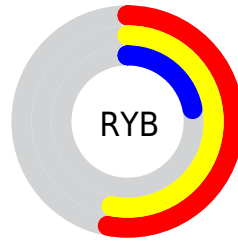

- Red (53%)
- Yellow (53%)
- Blue (22%)