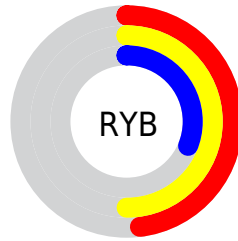

- Red (48%)
- Yellow (50%)
- Blue (31%)