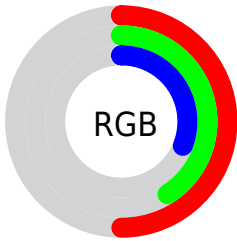

Distribution

- Red (50%)
- Green (41%)
- Blue (31%)