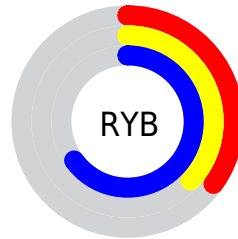

Details

The XYZ color **15.0918, 13.0491, 38.2825** is a dark color, and the websafe version is hex **666699**. A complement of this color would be **30.2696, 34.0632, 14.2130**, and the grayscale version is **12.3236, 12.9654, 14.1193**.

A 20% lighter version of the original color is **34.6000, 31.3293, 74.0356**, and **4.7312, 3.7186, 16.3880** is the 20% darker color. If you saturate the color by 10%, you get **12.4486, 9.8463, 37.8039**, and if you desaturate by 10%, it is **18.3660, 16.9752, 38.8680**.

Distribution

Red (35%)

Green (37%)

Blue (65%)

Red (35%)

Yellow (37%)

Blue (65%)

Cyan (47%)