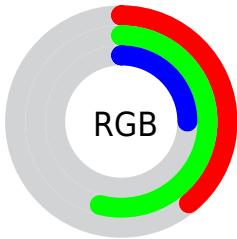

Distribution

- Red (39%)
- Green (54%)
- Blue (25%)