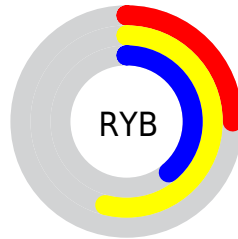

- Red (25%)
- Yellow (54%)
- Blue (39%)