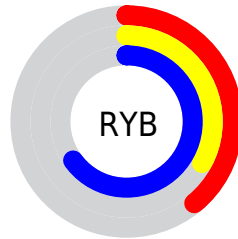

Details

The XYZ color **15.1856, 11.8663, 37.0874** is a dark color, and the websafe version is hex **6666CC**. A complement of this color would be **27.8575, 34.1457, 13.7173**, and the grayscale version is **11.6098, 12.2144, 13.3015**.

A 20% lighter version of the original color is **34.8520, 29.3207, 72.2292**, and **4.7769, 3.2017, 15.6955** is the 20% darker color. If you saturate the color by 10%, you get **12.6710, 8.8614, 36.6402**, and if you desaturate by 10%, it is **18.2547, 15.6070, 37.6479**.

Distribution

Red (39%)

Green (33%)

Blue (65%)

Red (39%)

Yellow (33%)

Blue (65%)

Cyan (40%)