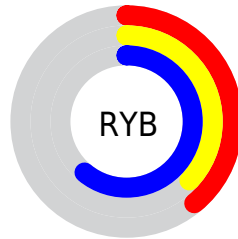

A 20% lighter version of the original color is **34.7430, 31.3720, 65.1970**, and **4.8205, 3.7713, 13.3058** is the 20% darker color. If you saturate the color by 10%, you get **12.5168, 9.8667, 32.2553**, and if you desaturate by 10%, it is **18.3753, 16.9872, 33.3210**.

# Distribution

Red (39%)

Green (37%)

Blue (61%)

Red (39%)

Yellow (37%)

Blue (61%)

Cyan (35%)