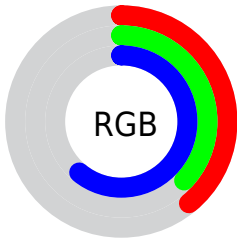

Distribution

Red (39%)

Green (37%)

Blue (61%)