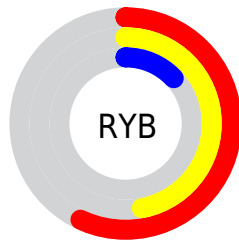

- Red (57%)
- Yellow (47%)
- Blue (13%)