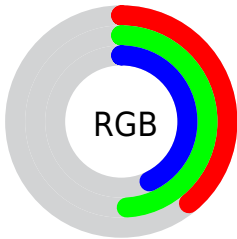

Distribution

- Red (39%)
- Green (49%)
- Blue (43%)