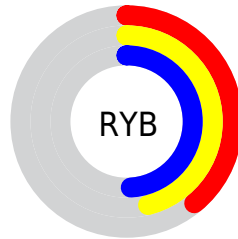

- Red (39%)
- Yellow (46%)
- Blue (49%)