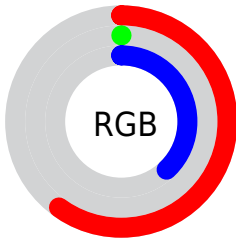

Distribution

- Red (60%)
- Green (0%)
- Blue (38%)