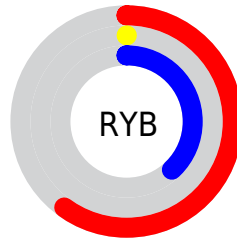

- Red (60%)
- Yellow (0%)
- Blue (38%)