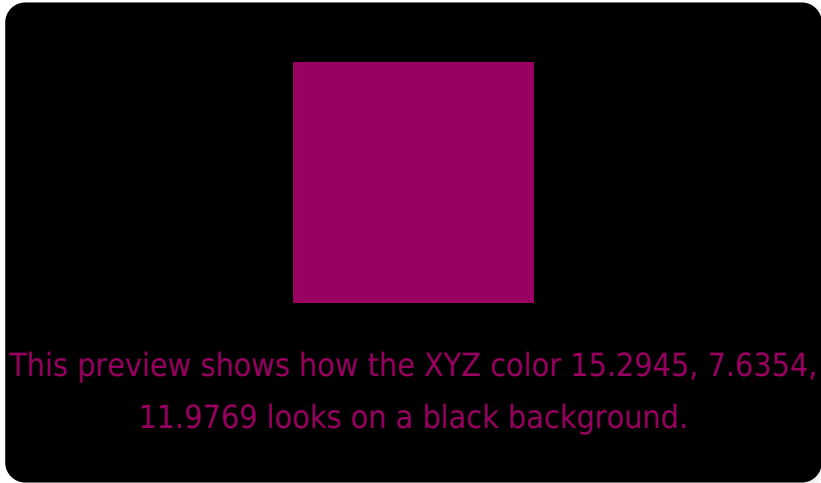

## White Background

This preview shows how the XYZ color 15.2945, 7.6354, 11.9769 looks on a white background.

# Black Background