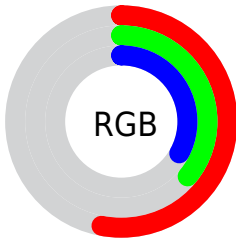

Distribution

- Red (53%)
- Green (36%)
- Blue (33%)