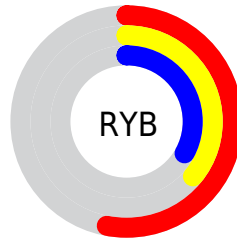

- Red (53%)
- Yellow (36%)
- Blue (33%)