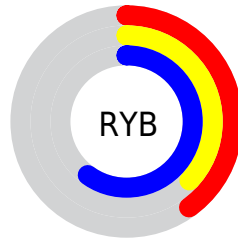

- Red (40%)
- Yellow (37%)
- Blue (60%)