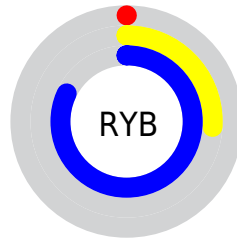

- Red (0%)
- Yellow (26%)
- Blue (82%)