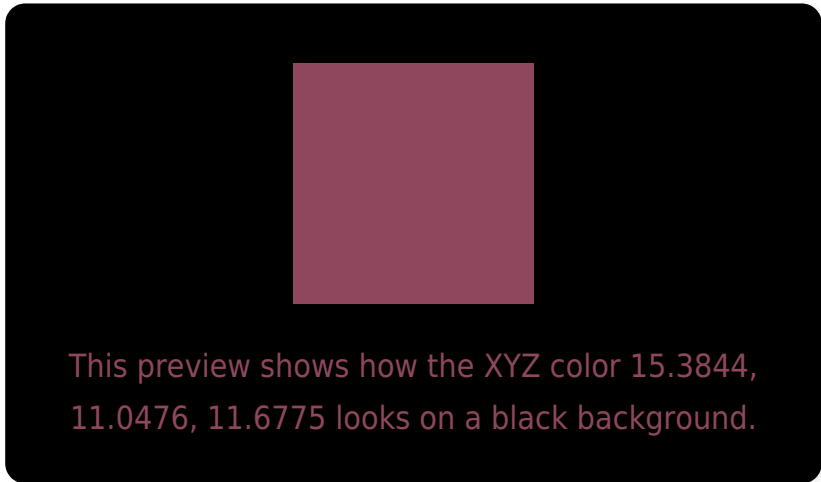

Black Background

Color Contrast Check

Large Text (above 18pt) WCAG AA ✓ Pass

Any Text WCAG AA × Fail

Large Text (above 18pt) WCAG AAA × Fail

Any Text WCAG AAA × Fail

If you want to check with other color combinations, try the [Color Contrast Checker](#).