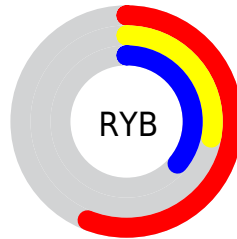

- Red (56%)
- Yellow (28%)
- Blue (36%)