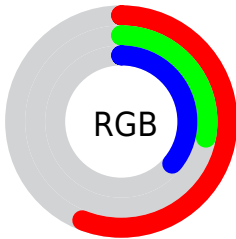

Distribution

- Red (56%)
- Green (28%)
- Blue (36%)