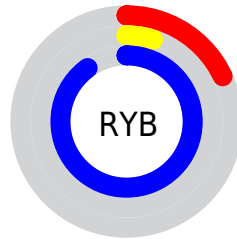

- Red (18%)
- Yellow (5%)
- Blue (90%)