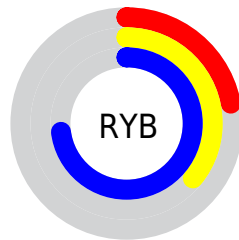

Red (22%)

Yellow (36%)

Blue (73%)