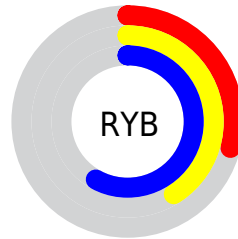

Details

The XYZ color **15.3758, 18.0177, 30.2711** is a dark color, and the websafe version is hex **336666**. A complement of this color would be **17.6709, 15.4472, 8.7076**, and the grayscale version is **15.3518, 16.1513, 17.5887**.

A 20% lighter version of the original color is **35.1668, 40.2505, 61.1740**, and **4.8769, 6.0053, 11.9684** is the 20% darker color. If you saturate the color by 10%, you get **13.7817, 16.3433, 30.0323**, and if you desaturate by 10%, it is **17.2648, 19.8864, 30.5326**.

Distribution

Red (29%)

Green (49%)

Blue (58%)

Red (29%)

Yellow (41%)

Blue (58%)

Cyan (49%)