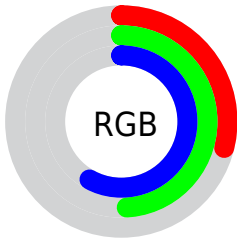

Distribution

Red (29%)

Green (49%)

Blue (58%)