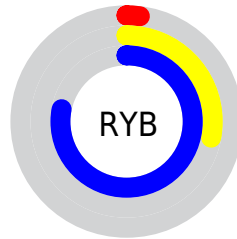

- Red (2%)
- Yellow (28%)
- Blue (78%)