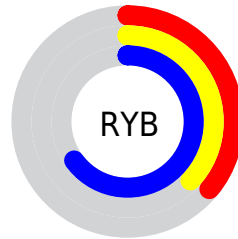

Details

The XYZ color **15.3998, 13.0857, 37.7905** is a dark color, and the websafe version is hex **666699**. A complement of this color would be **31.1574, 35.8084, 15.6262**, and the grayscale version is **12.5306, 13.1831, 14.3564**.

A 20% lighter version of the original color is **35.1907, 31.4235, 73.3178**, and **4.9309, 3.7601, 16.3855** is the 20% darker color. If you saturate the color by 10%, you get **12.5937, 9.7024, 37.2856**, and if you desaturate by 10%, it is **18.8805, 17.2756, 38.4160**.

Distribution

Red (36%)

Green (37%)

Blue (65%)

Red (36%)

Yellow (37%)

Blue (65%)

Cyan (44%)