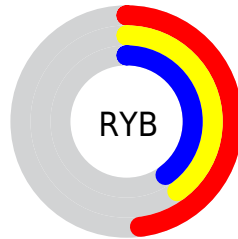

# Details

The XYZ color **15.3245, 14.8173, 14.8843** is a dark color, and the websafe version is hex **666666**. A complement of this color would be **16.0659, 18.2076, 21.0803**, and the grayscale version is **14.4513, 15.2039, 16.5570**.

A 20% lighter version of the original color is **35.0675, 34.5583, 35.3940**, and **4.8756, 4.5303, 4.3588** is the 20% darker color. If you saturate the color by 10%, you get **13.6302, 12.3382, 11.5156**, and if you desaturate by 10%, it is **17.2860, 17.6876, 18.7833**.

# Distribution

Red (48%)

Green (40%)

Blue (40%)

Red (48%)

Yellow (40%)

Blue (40%)

Cyan (0%)