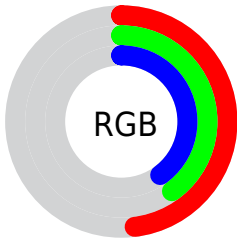

Distribution

Red (48%)

Green (40%)

Blue (40%)