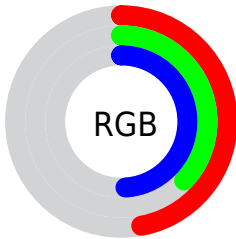

Distribution

Red (47%)

Green (37%)

Blue (49%)