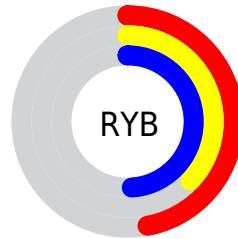

Details

The XYZ color **15.4016, 13.5870, 21.2128** is a dark color, and the websafe version is hex **666699**. A complement of this color would be **14.7664, 18.2605, 13.5735**, and the grayscale version is **13.5634, 14.2697, 15.5397**.

A 20% lighter version of the original color is **35.1094, 32.4300, 46.5286**, and **4.9286, 4.0205, 7.3537** is the 20% darker color. If you saturate the color by 10%, you get **14.0263, 11.3388, 20.8515**, and if you desaturate by 10%, it is **16.9675, 16.2024, 21.6353**.

Distribution

Red (47%)

Green (37%)

Blue (49%)

Red (47%)

Yellow (37%)

Blue (49%)

Cyan (5%)