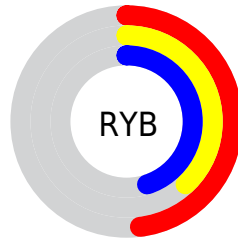

- Red (48%)
- Yellow (38%)
- Blue (45%)