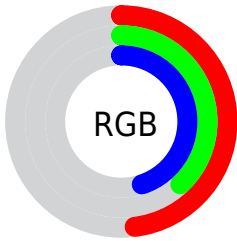

Distribution

- Red (48%)
- Green (38%)
- Blue (45%)