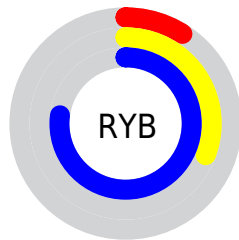

- Red (9%)
- Yellow (31%)
- Blue (77%)