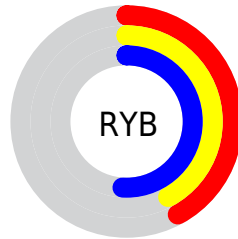

A 20% lighter version of the original color is **35.2059, 35.0482, 50.2568**, and **4.9504, 4.6978, 8.6285** is the 20% darker color. If you saturate the color by 10%, you get **12.8210, 11.9343, 23.1007**, and if you desaturate by 10%, it is **18.4590, 18.8537, 24.1392**.

# Distribution

Red (42%)

Green (42%)

Blue (51%)

Red (42%)

Yellow (42%)

Blue (51%)

Cyan (18%)