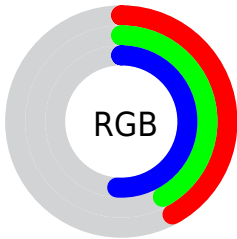

Distribution

Red (42%)

Green (42%)

Blue (51%)