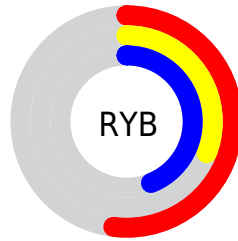

- Red (52%)
- Yellow (31%)
- Blue (44%)