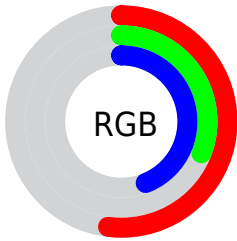

Distribution

- Red (52%)
- Green (31%)
- Blue (44%)