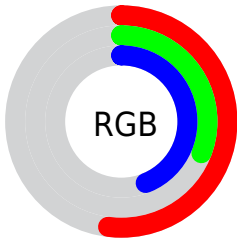

Distribution

Red (52%)

Green (31%)

Blue (44%)