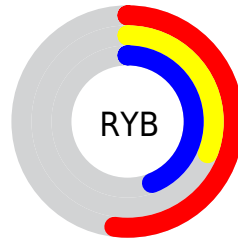

Details

The XYZ color **15.4495, 11.7708, 17.0805** is a dark color, and the websafe version is hex **996699**. A complement of this color would be **13.8647, 19.3385, 14.8073**, and the grayscale version is **11.8451, 12.4619, 13.5710**.

A 20% lighter version of the original color is **35.1353, 28.9819, 39.3395**, and **4.9503, 3.2085, 5.3594** is the 20% darker color. If you saturate the color by 10%, you get **14.3146, 9.9328, 15.3708**, and if you desaturate by 10%, it is **16.7921, 13.9999, 18.9339**.

Distribution

Red (52%)

Green (31%)

Blue (44%)

Red (52%)

Yellow (31%)

Blue (44%)

Cyan (0%)