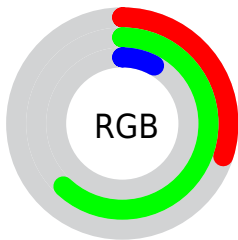

Distribution

Red (30%)

Green (62%)

Blue (8%)