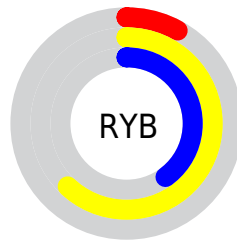

Details

The XYZ color **15.4228, 26.0856, 4.9316** is a dark color, and the websafe version is hex **339900**. A complement of this color would be **11.9207, 5.8307, 32.8463**, and the grayscale version is **17.4184, 18.3255, 19.9565**.

A 20% lighter version of the original color is **35.0737, 53.2360, 16.0164**, and **5.1791, 10.3210, 1.7192** is the 20% darker color. If you saturate the color by 10%, you get **14.6160, 25.6828, 4.3365**, and if you desaturate by 10%, it is **16.4277, 26.5819, 5.9995**.

Distribution

Red (30%)

Green (62%)

Blue (8%)

Red (8%)

Yellow (62%)

Blue (40%)

Cyan (51%)