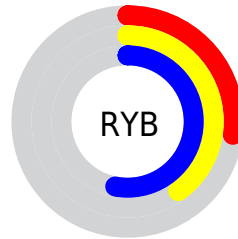

Conversions

Conversions Part 2

Format	Color
R _{YB}	69, 102, 135
Decimal	4556679
CIE _{Lab}	52.22, -20.94, -6.51
CIE _{LCh}	52, 21.928, 197.259
Y _{xy}	20.3424, 0.2504, 0.3288
Android (android.graphics.Color)	4282746759 (0xFF458787)
Y _{UV}	115.2660, 9.7289, -40.5753
Hunter-Lab	45.1025, -17.6200, -2.6484

Details

The XYZ color **15.4914, 20.3424, 26.0317** is a dark color, and the websafe version is hex **669999**. A complement of this color would be **13.1947, 9.8375, 6.8343**, and the grayscale version is **16.3569, 17.2087, 18.7403**.

A 20% lighter version of the original color is **35.3007, 44.1636, 54.2408**, and **4.9508, 7.1851, 9.7203** is the 20% darker color. If you saturate the color by 10%, you get **14.6408, 19.9044, 25.9923**, and if you desaturate by 10%, it is **16.5612, 20.8944, 26.0823**.

Distribution

-  Red (27%)
-  Green (53%)
-  Blue (53%)

-  Red (27%)
-  Yellow (40%)
-  Blue (53%)

-  Cyan (49%)
-  Magenta (0%)
-  Yellow (0%)
-  Black (47%)

-  Cyan (73%)
-  Magenta (47%)
-  Yellow (47%)