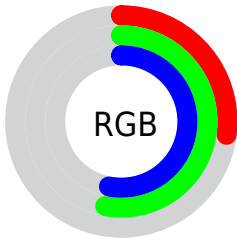

Distribution

- Red (27%)
- Green (53%)
- Blue (53%)