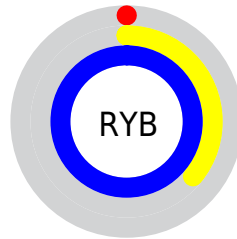

- Red (0%)
- Yellow (36%)
- Blue (99%)