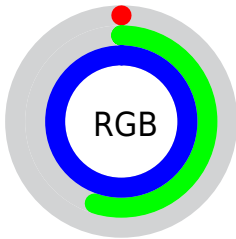

Distribution

- Red (0%)
- Green (55%)
- Blue (99%)