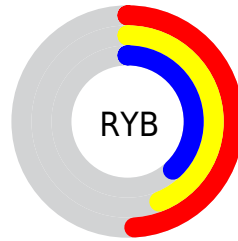

Details

The XYZ color **15.5775, 15.4377, 13.2251** is a dark color, and the websafe version is hex **666666**. A complement of this color would be **14.4791, 15.9761, 21.3893**, and the grayscale version is **14.9076, 15.6840, 17.0798**.

A 20% lighter version of the original color is **35.3767, 35.5364, 32.1888**, and **5.0413, 4.8541, 3.6888** is the 20% darker color. If you saturate the color by 10%, you get **14.2676, 13.6605, 10.1906**, and if you desaturate by 10%, it is **17.0547, 17.4050, 16.7601**.

Distribution

Red (49%)

Green (42%)

Blue (38%)

Red (49%)

Yellow (44%)

Blue (38%)

Cyan (0%)