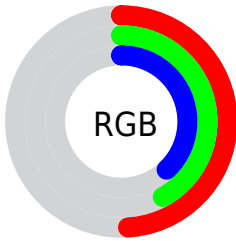

Distribution

Red (49%)

Green (42%)

Blue (38%)