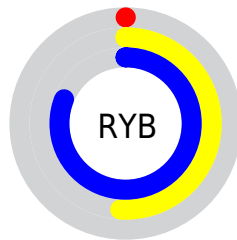

- Red (0%)
- Yellow (51%)
- Blue (81%)