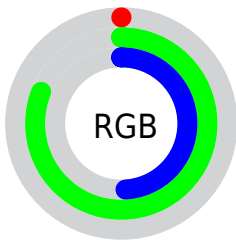

Distribution

- Red (0%)
- Green (81%)
- Blue (49%)