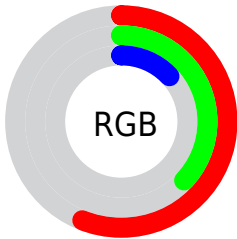

Distribution

- Red (56%)
- Green (37%)
- Blue (13%)