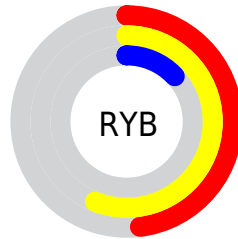

- Red (48%)
- Yellow (56%)
- Blue (13%)