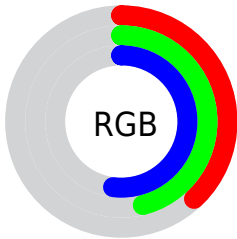

Distribution

Red (38%)

Green (46%)

Blue (52%)