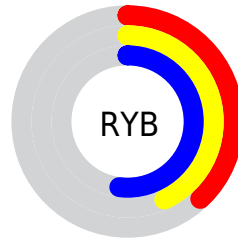

## Conversions Part 2

<b>Format</b>	<b>Color</b>
<b>R<sub>YB</sub></b>	98, 110, 133
Decimal	6452613
CIE Lab	48.28, -3.11, -11.07
CIE LCh	48, 11.502, 254.321
Yxy	17.0127, 0.2728, 0.2969
Android (android.graphics.Color)	4284642693 (0xFF627585)
YUV	113.1430, 9.7895, -13.2804
Hunter-Lab	41.2465, -4.5320, -6.5611

A 20% lighter version of the original color is **35.4453, 38.3107, 51.9809**, and **5.0048, 5.5589, 8.9928** is the 20% darker color. If you saturate the color by 10%, you get **13.6290, 14.9629, 24.3604**, and if you desaturate by 10%, it is **17.9204, 19.2788, 24.9673**.

# Distribution

Red (38%)

Green (46%)

Blue (52%)

Red (38%)

Yellow (43%)

Blue (52%)

Cyan (26%)