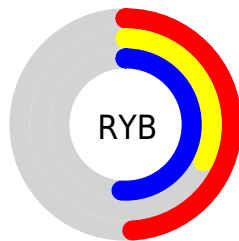

- Red (49%)
- Yellow (32%)
- Blue (51%)