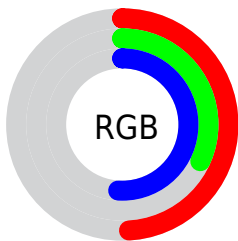

Distribution

- Red (49%)
- Green (32%)
- Blue (51%)