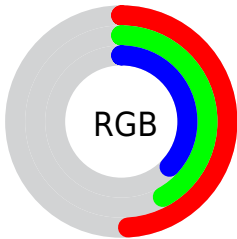

Distribution

- Red (49%)
- Green (42%)
- Blue (37%)