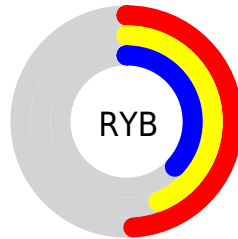

- Red (49%)
- Yellow (44%)
- Blue (37%)