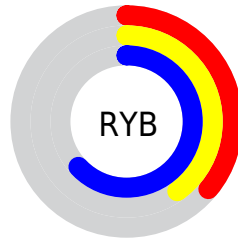

- Red (36%)
- Yellow (40%)
- Blue (63%)