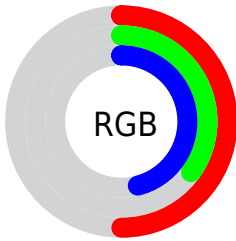

Distribution

- Red (50%)
- Green (35%)
- Blue (46%)