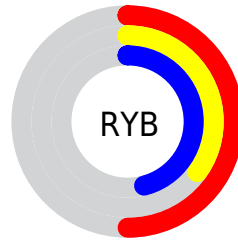

- Red (50%)
- Yellow (35%)
- Blue (46%)