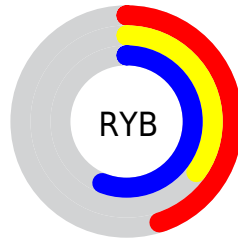

- Red (45%)
- Yellow (35%)
- Blue (56%)