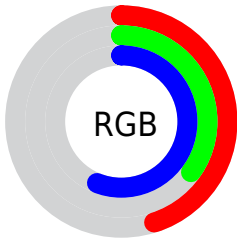

Distribution

- Red (45%)
- Green (35%)
- Blue (56%)