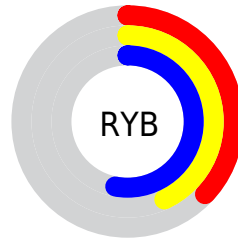

Details

The XYZ color **15.8090, 17.6151, 25.4885** is a dark color, and the websafe version is hex **666666**. A complement of this color would be **17.6335, 17.1293, 13.2039**, and the grayscale version is **16.0397, 16.8750, 18.3768**.

A 20% lighter version of the original color is **35.6837, 39.2469, 53.2716**, and **5.1293, 5.8949, 9.4618** is the 20% darker color. If you saturate the color by 10%, you get **13.9337, 15.7687, 25.2312**, and if you desaturate by 10%, it is **17.9607, 19.6526, 25.7687**.

Distribution

Red (37%)

Green (47%)

Blue (53%)

Red (37%)

Yellow (43%)

Blue (53%)

Cyan (30%)