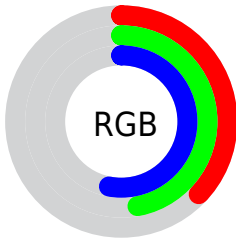

Distribution

Red (37%)

Green (47%)

Blue (53%)