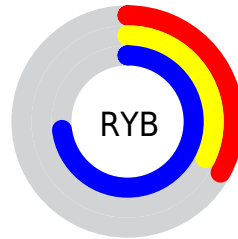

# Details

The XYZ color **15.7332, 11.5537, 48.4146** is a dark color, and the websafe version is hex **6666CC**. A complement of this color would be **39.0598, 46.3400, 14.8686**, and the grayscale version is **10.7463, 11.3059, 12.3121**.

A 20% lighter version of the original color is **35.7357, 28.7850, 89.2605**, and **5.0922, 3.1181, 22.5238** is the 20% darker color. If you saturate the color by 10%, you get **13.0676, 8.3639, 47.9397**, and if you desaturate by 10%, it is **19.2073, 15.7308, 49.0380**.

# Distribution

Red (33%)

Green (32%)

Blue (73%)

Red (33%)

Yellow (32%)

Blue (73%)

Cyan (55%)