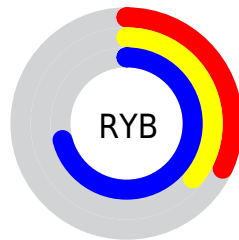

- Red (32%)
- Yellow (36%)
- Blue (71%)