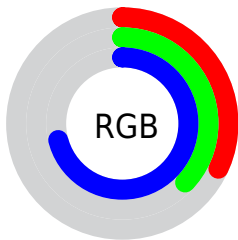

Distribution

- Red (32%)
- Green (37%)
- Blue (71%)