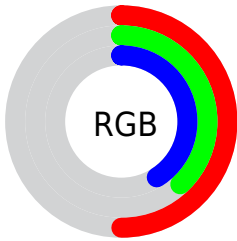

Distribution

- Red (50%)
- Green (38%)
- Blue (41%)