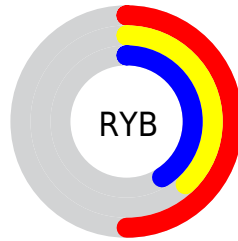

- Red (50%)
- Yellow (38%)
- Blue (41%)