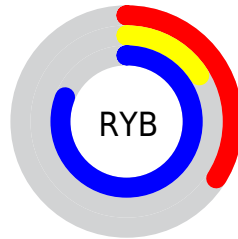

- Red (34%)
- Yellow (16%)
- Blue (81%)