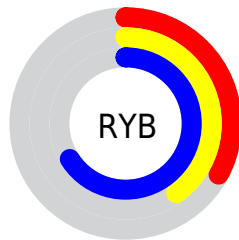

- Red (33%)
- Yellow (40%)
- Blue (66%)