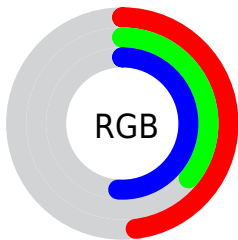

Distribution

- Red (48%)
- Green (36%)
- Blue (51%)