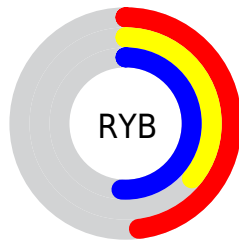

- Red (48%)
- Yellow (36%)
- Blue (51%)