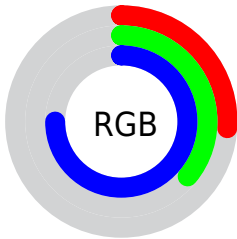

Distribution

- Red (26%)
- Green (36%)
- Blue (75%)