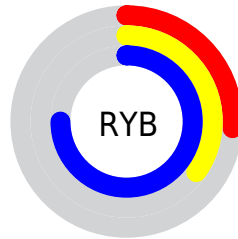

- Red (26%)
- Yellow (35%)
- Blue (75%)