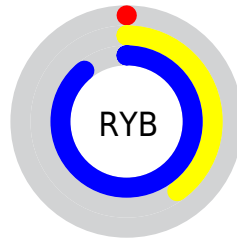

- Red (0%)
- Yellow (40%)
- Blue (89%)